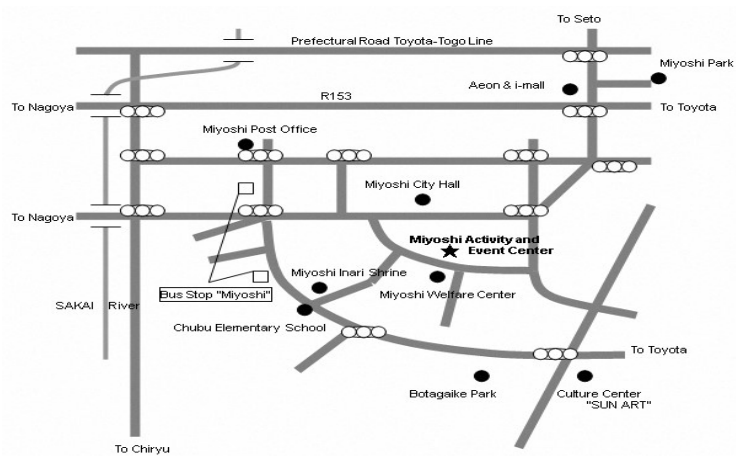

がいこくじん
外国人のための
にほんごこうざ
日本語講座 (4月~9月)

にほんご
日本語サークル・土曜日

しやくしよ きやうどうすいしんか
★みよし市役所 協働推進課 TEL 0561-32-8025
e-mail:kyodo@city.aichi-miyoshi.lg.jp

(Prefeitura de Miyoshi / 三好市政府 / Miyoshi City Hall)

かつどうばしよ
活動場所: 〒470-0221 みよし市西陣取山90
TEL 0561-33-3441

むりょう
無料 • **GRATUITO** • **FREE**

にほんごこうざ
《 日本語講座 》

もう こ みは、ちやくせつ しみんかつどう
※申し込みは、直接市民活動センターに来てください

にちじ ねんがつ にち ねんがつ にち まいしゅうどうび げぜん じ げぜん じ ぶん ばしよ しみんかつどう
・日時: 2024年4月13日~2024年9月28日(毎週土曜日) 午前10時~午前11時30分 ・場所: 市民活動センター

ひやう えん だいべつ
・費用: 0円 (テキスト代別) ・イベント: BBQ (5/18)

《 AULA DE JAPONÊS 》

※Inscreva-se diretamente no Centro de Atividades para Cidadãos

- DATA: 13 de Abril de 2024 a 28 de Setembro de 2024 (todos os sábados) das 10:00 às 11:30 da manhã
- LOCAL: Centro de Atividades para Cidadãos (Shimin-Katsudo Center) • TAXA: Gratuito (Exceto livros e cadernos)
- Eventos: Churrasco (18 de Maio)

《 日语讲座 》

※请直接到市民活动中心报名

- 时间: 2024年4月13号 ~ 2024年9月28号(每周星期六) 上午10点~上午11点30分
- 地点: 市民活动中心
- 费用: 免费 (需收教材费)
- 活动: 烧烤会 (5/18)

《 JAPANESE LESSON for foreigners 》

※ Please come directly to the Miyoshi Activity and Event Center

- SCHEDULE: Apr.13, 2024 - Sep.28, 2024 (every Saturday), 10:00 - 11:30
- LOCATION: Miyoshi Activity and Event Center (Shimin-Katsudo center) • FEE: ¥0 (class material fees are separate)
- EVENTS: BBQ (May. 18)

しがつ
4月 April

にち 日	げつ 月	か 火	すい 水	もく 木	きん 金	ど 土
	1	2	3	4	5	6
7	8	9	10	11	12	13
14	15	16	17	18	19	20
21	22	23	24	25	26	27
28	29	30				

ごがつ
5月 May

にち 日	げつ 月	か 火	すい 水	もく 木	きん 金	ど 土
			1	2	3	4
5	6	7	8	9	10	11
12	13	14	15	16	17	18
19	20	21	22	23	24	25
26	27	28	29	30	31	

ろくがつ
6月 June

にち 日	げつ 月	か 火	すい 水	もく 木	きん 金	ど 土
						1
2	3	4	5	6	7	8
9	10	11	12	13	14	15
16	17	18	19	20	21	22
23/30	24	25	26	27	28	29

しちがつ
7月 July

にち 日	げつ 月	か 火	すい 水	もく 木	きん 金	ど 土
	1	2	3	4	5	6
7	8	9	10	11	12	13
14	15	16	17	18	19	20
21	22	23	24	25	26	27
28	29	30	31			

はちがつ
8月 August

にち 日	げつ 月	か 火	すい 水	もく 木	きん 金	ど 土
				1	2	3
4	5	6	7	8	9	10
11	12	13	14	15	16	17
18	19	20	21	22	23	24
25	26	27	28	29	30	31

くがつ
9月 September

にち 日	げつ 月	か 火	すい 水	もく 木	きん 金	ど 土
1	2	3	4	5	6	7
8	9	10	11	12	13	14
15	16	17	18	19	20	21
22	23	24	25	26	27	28
29	30